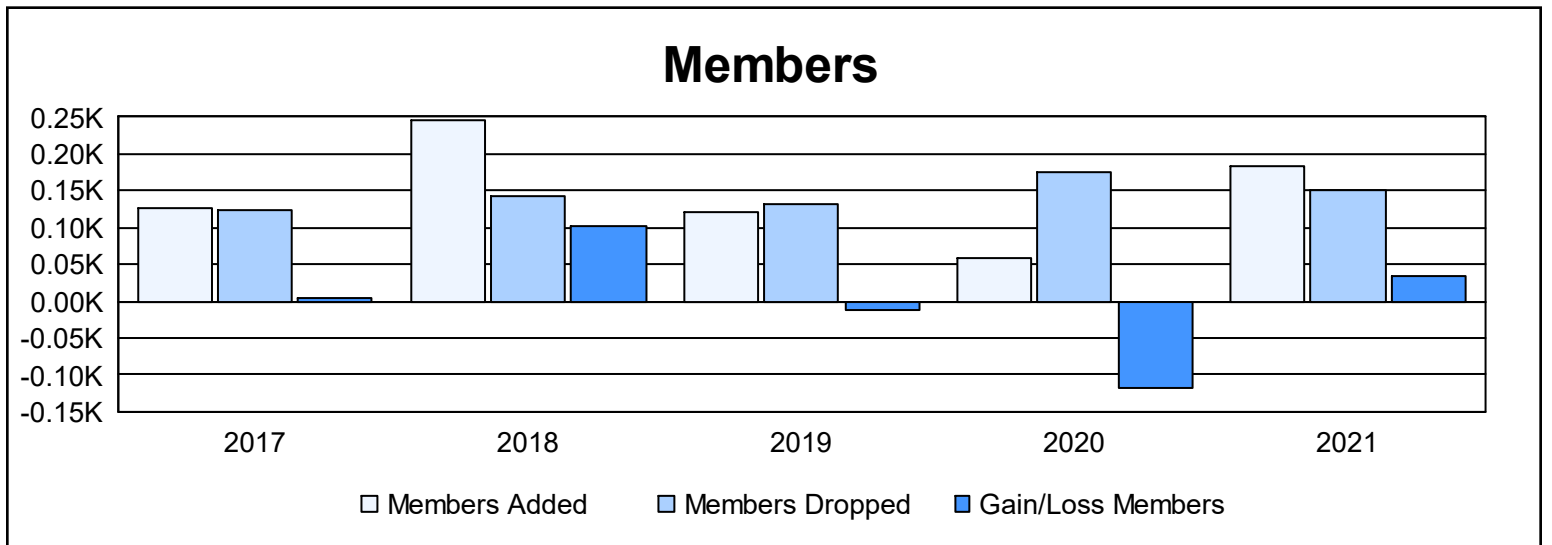

Year	New Clubs	Dropped Clubs	Gain/ Loss Clubs	New Members	Charter Members	Reinstate Members	Transfer Members	Total Member Added	Total Members Dropped	Gain/ Loss Members
2016-2017	0	0	0	116	3	2	5	126	123	3
2017-2018	4	0	4	126	102	5	12	245	144	101
2018-2019	1	2	-1	88	23	7	4	122	133	-11
2019-2020	0	1	-1	46	6	2	4	58	176	-118
2020-2021	1	0	1	140	23	9	12	184	150	34
<b>Average</b>	<b>1</b>	<b>1</b>	<b>1</b>	<b>103</b>	<b>31</b>	<b>5</b>	<b>7</b>	<b>147</b>	<b>145</b>	<b>2</b>

### Membership Composition June 2021 Cumulative