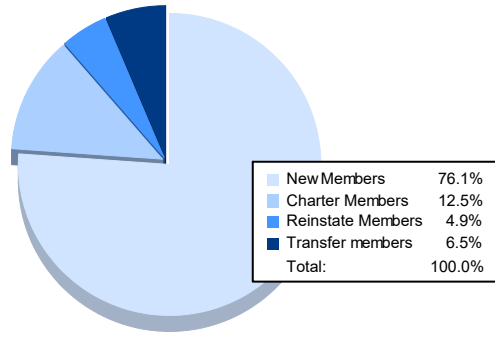

Year	New Clubs	Dropped Clubs	Gain/ Loss Clubs	New Members	Charter Members	Reinstate Members	Transfer Members	Total Member Added	Total Members Dropped	Gain/ Loss Members
2016-2017	0	0	0	116	3	2	5	126	123	3
2017-2018	4	0	4	126	102	5	12	245	144	101
2018-2019	1	2	-1	88	23	7	4	122	133	-11
2019-2020	0	1	-1	46	6	2	4	58	176	-118
2020-2021	1	0	1	140	23	9	12	184	150	34
<b>Average</b>	<b>1</b>	<b>1</b>	<b>1</b>	<b>103</b>	<b>31</b>	<b>5</b>	<b>7</b>	<b>147</b>	<b>145</b>	<b>2</b>

### Membership Composition June 2021 Cumulative

### Gender Composition June 2021 Cumulative